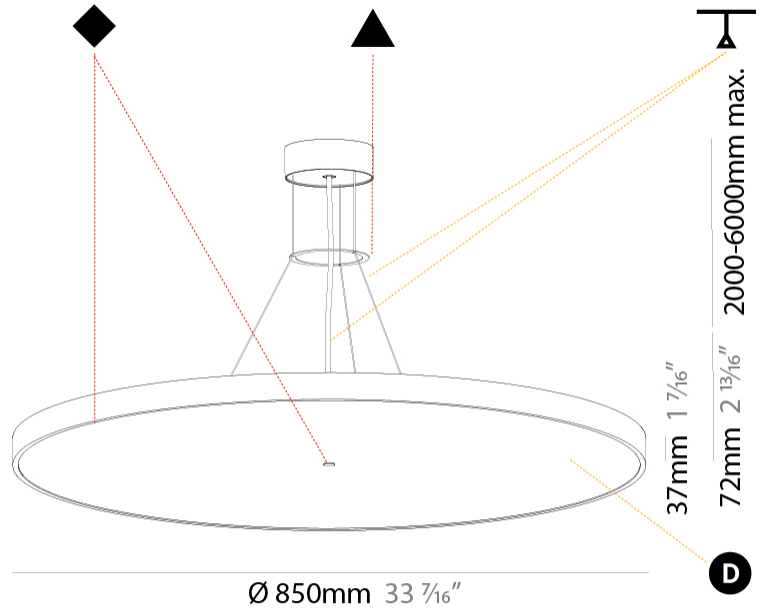

GENERAL

Series: Sign Diva
Subseries: Sign Diva
Brand: Prolicht
Division: Architectural
Mounting Type: Suspension
Mounting Location: Ceiling
Subcategory: Pendant

PHYSICAL

Shape: Round
Diameter (mm): 850
Diameter (in): 33 7/16
Height (mm): 72
Height (in): 2 13/16
Max. Overall Height (mm): 6072
Max. Overall Height (in): 239 1/16
Light Distribution: Direct / Indirect
Weight (kg): 14.868
Weight (lbs): 32.78
Diffuser: PMMA - Opal / Micro-Prism / Sparkling Secret / Vintage Industrial
Fixture Finish: SSR / BKV / CWI / CRY / HAB / LAG / UFT / ITA / RUA / RUR / MIC / FTG / MYG / TWT / LOD / PUS / FRO / FUP / KIA / POP / BLS / SPG / MEY / GOH / GUM / CHC / COM / ABZ / JAG / OBR / MOS / ROR
Fixture Material: Extruded Aluminum / Steel
Cable Details: 2000mm or 6000mm Transparent Cable

ELECTRICAL

Lamp Type: LED (Zhaga Standard)
Input Wattage (W): 118.8
Total Output Wattage (W): 94.8
Dimming: Tri-Mode (Non-Dimming and Phase Dimming (120Vac only) and 0-10V Dimming)
Driver Included: Yes
Driver Location: Integrated
Driver Type: Constant Current - Universal
Driver Class: Class 2
Input Voltage (V): 120 - 277
Constant Current (MA): 600 / 350

LED

Color Temperature (°K): 2700 / 3000 / 3500 / 4000
Max. Delivered Lumen (lm): 9880 / 12310 / 12554 / 12810
CRI: >90 CRI
Lamp Life (hrs): 50000

OPTICAL

RATINGS AND CERTIFICATIONS

Certified By: Certified for North American Standards
IP rating: IP20